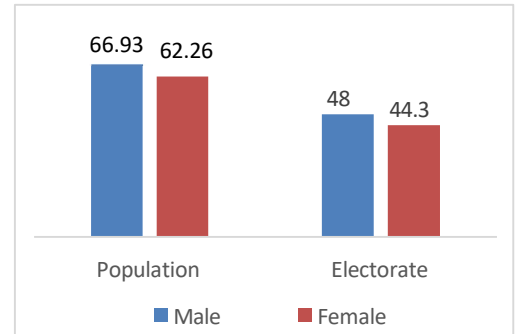

*Number of Constituencies By Type*

## 2. ELECTORS - 2024

*Composition of Population and Electors*

Figures in Mn

	Male	Female	Third Gender	Total
Population (Projected) 2024	6,69,93,050	6,22,63,540		12,92,56,590
Electorate (As on 30.03.2024)	4,80,12,139	4,43,38,525	5,587	9,23,56,251

## 3. ELECTORATE 2014 and 2019 Lok Sabha Election

Year	Heads	No. of Electors	No. of Voters	Polling (in %) / VTR
2014	Male	4,27,70,991	2,66,22,180	60.32
	Female	3,80,26,914	2,20,46,720	
	TG	918	254	
	Postal		71,249	
	<b>Total</b>	<b>8,07,98,823</b>	<b>4,87,40,403</b>	
2019	Male	4,64,25,348	2,89,84,803	61.02
	Female	4,22,49,192	2,48,52,971	
	TG	2,406	610	
	Postal		2,72,649	
	<b>Total</b>	<b>8,86,76,946</b>	<b>5,41,11,038</b>	