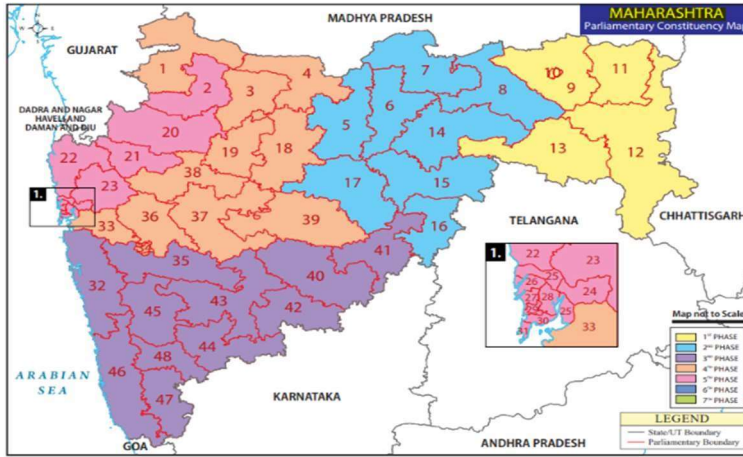

PRESS INFORMATION BUREAU
GOVERNMENT OF INDIA

FACT SHEET ON MAHARASHTRA

The 18th Lok Sabha elections would be held in the 48 Parliamentary Constituencies of Maharashtra on 5 poll days, namely April 19 & 26 & May 7, 13 & 20, 2024. Polling will be held at 98114 polling stations spread across 50257 polling station locations. Out of the state's total of 9,23,56,251 electors as on 30th March 2024, women constitute 48%.

SECTION A: 2024 ELECTION DATA

1. PARLIAMENTARY CONSTITUENCIES - 48

Poll Date : 19th April, 2024	
PC No	PC Name
9	Ramtek
10	Nagpur
11	Bhandara - Gondiya
12	Gadchiroli - Chimur
13	Chandrapur
Total	5

Poll Date : 26th April, 2024	
PC No	PC Name
5	Buldhana
6	Akola
7	Amravati
8	Wardha
14	Yavatmal - Washim
15	Hingoli
16	Nanded
17	Parbhani
Total	8

Poll Date : 7th May, 2024	
PC No	PC Name
32	Raigad
35	Baramati
40	Osmanabad
41	Latur
42	Solapur
43	Madha
44	Sangli
45	Satara
46	Ratnagiri - Sindhudurg
47	Kolhapur
48	Hatkanangle
Total	11

Poll Date : 13th May, 2024	
PC No	PC Name
1	Nandurbar
3	Jalgaon
4	Raver
18	Jalna
19	Aurangabad
33	Maval
34	Pune
36	Shirur
37	Ahmednagar
38	Shirdi
39	Beed
Total	11

Poll Date : 20th May, 2024	
PC No	PC Name
2	Dhule
20	Dindori
21	Nashik
22	Palghar
23	Bhiwandi
24	Kalyan
25	Thane
26	Mumbai North
27	Mumbai North - West
28	Mumbai North - East
29	Mumbai North - Central
30	Mumbai South - Central
31	Mumbai South
Total	13